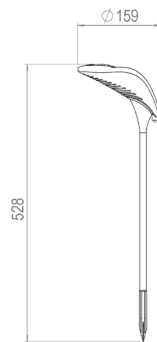

BLUE

PINK

GREEN

BOLLARD LIGHTS

RAY

Shaped after the sting ray, it gives a discrete light in your garden or driveway. Simply place it where you wish and the solar panel will take care of the rest.

PS IP 
 45 8h