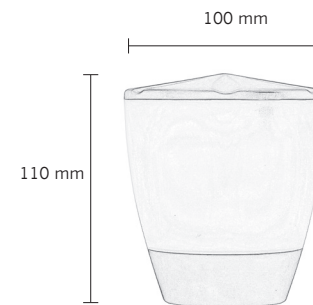

TABLE LANTERNS

TURNER

Turner is a playful indoor and outdoor table lantern available in 8 different colors. Unlike a traditional candle, the wind will never blow out this light.

PRODUCTS

SNOWBALL

Snowball is elegant and playful. It is designed as a decorative light for both indoor and outdoor environments. The Snowball lantern gives the impression that the light is floating mid-air.