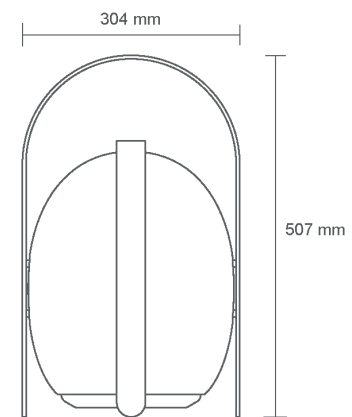

NEW PRODUCTS

Ovo MINI LANTERN

Ovo mini is the little sister of Ovo with similar design but smaller in size. Create a cozy mood with a simple click on the mooni remote which of course is included.

NEW PRODUCTS