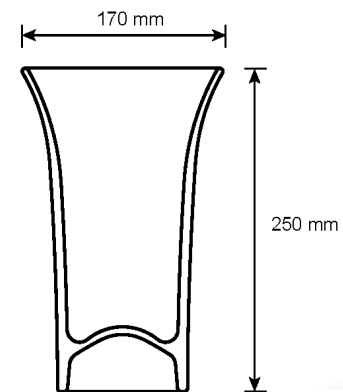

- PS
- F
- IP
- Battery icon
- Wi-Fi icon
- Home Wi-Fi icon
- Power button icon
- Color wheel icon
- 68
- 8h
- Coil icon
- USB icon
- M
- Power plug icon
- Smartphone icon