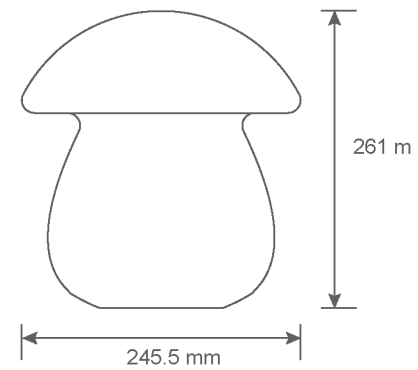

- PS
- F
- IP
- Battery icon
- Wi-Fi
- Home Wi-Fi
- Power button
- Color wheel
- 68
- 15h
- Coil icon
- USB
- M
- Plug icon
- Sun icon
- Mobile phone icon