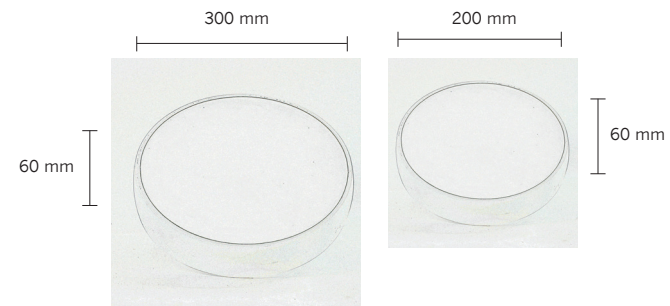

WALL LIGHTS

ECLIPSE

With numerous Eclipse lights on your wall, a beautiful light distribution can be achieved. Select the right mood with our mooni remote both inside and outside.