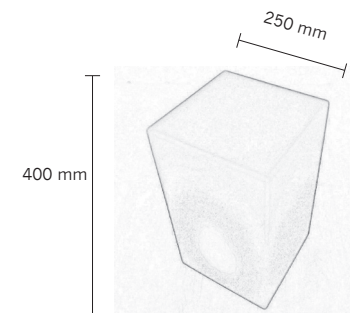

GROUND LIGHTS

SQUARE COLUMN

The spectacular Square and Cylinder columns are ground lights designed for outdoor and indoor use. They can be placed together or separately, depending on the effect you wish to create. Ideal for lighting up a walkway or a lounge.

- PS
- F
- IP
- Battery icon
- Wi-Fi
- Home Wi-Fi
- Power button
- Color wheel
- 65
- 15h
- Coil icon
- USB
- M
- Plug icon
- Sun icon
- Mobile phone icon