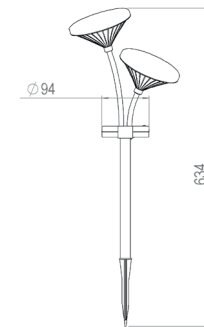

- PS
- IP
- Battery icon
- Sun icon
- 45
- 6h

BOLLARD LIGHTS

NIGHTFLOWER

As night falls and the colors of the day fade, the lampheads of Night Flower appears as blossoms of light. When placed along your flowerbeds and paths, they indicate safe passage through your garden.

- PS
- IP
- Battery icon
- Sun icon
- 45
- 8h

BOLLARD LIGHTS

SPOT

Spot is a flexible and adjustable lighting for different situations. The head can be tilted in different directions depending on what you wish to illuminate.