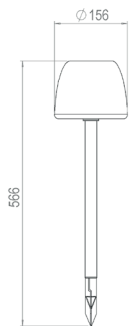

BOLLARD LIGHTS

SPOT

Spot is a flexible and adjustable lighting for different situations. The head can be tilted in different directions depending on what you wish to illuminate.