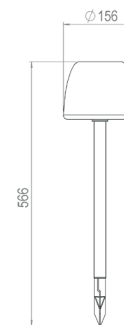

BOLLARD LIGHTS

GOPLE

Inspired by illumination from deep sea creatures, Gople illuminates the surroundings in a tempting way. Available in three different colors.