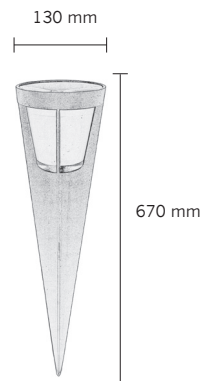

BOLLARD LIGHTS

MR X

Mr. X has a classic and exclusive appearance of a torch, which suits any environment. The lamp is not only a decorative light fixture in your garden but is a highly functional source of illumination. The sides are shaded to give a dim light while the bottom is clear to ensure that a large area is lit up.