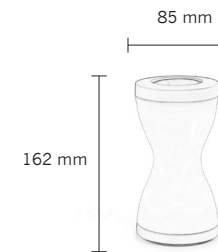

PRODUCTS

SNOWBALL

Snowball is elegant and playful. It is designed as a decorative light for both indoor and outdoor environments. The Snowball lantern gives the impression that the light is floating mid-air.

- PS
- IP
- 65
- 8h
- Wi-Fi
- Smart Home
- Bluetooth
- USB
- Rechargeable
- Solar
- Mobile App

PRODUCTS

SAND LANTERN

A sand clock usually tells the time with sand. This sand clock tells time with light using its built-in timer.

- PS
- IP
- 45
- 6h
- Solar

MAGENTA SILVER BLUE