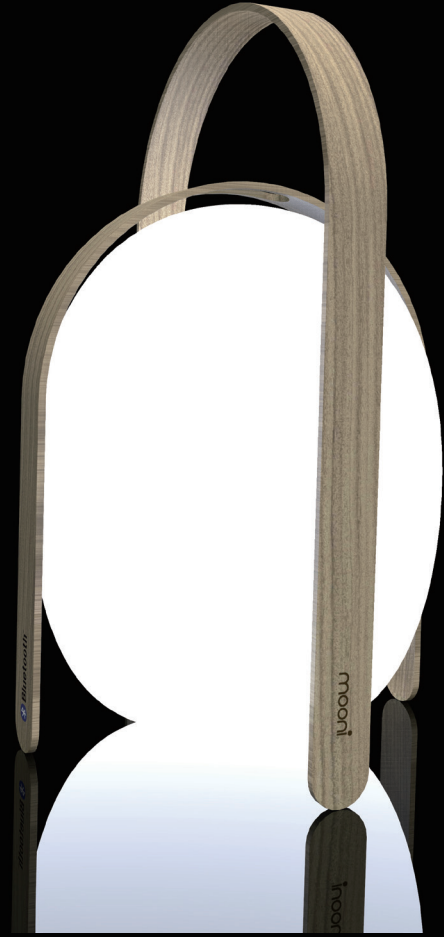

NEW PRODUCTS

Ovo MINI LANTERN

Ovo mini is the little sister of Ovo with similar design but smaller in size. Create a cozy mood with a simple click on the mooni remote which of course is included.

NEW PRODUCTS