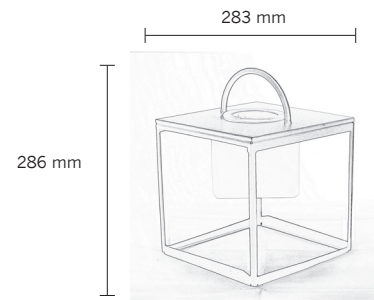

PRODUCTS

HANDLE LANTERNS	39
FURNITURE	41
FLOWER POTS	41
WALL LIGHTS	43
GROUND LIGHTS	44
BOLLARD LIGHTS	47
TABLE LANTERNS	54
HANGING LIGHTS	58
ACCENT LIGHTS	58

HANDLE LANTERNS

SQUARE

The Square lantern was developed as a lightweight, portable lamp with a highly efficient solar panel. It can easily be brought along for evening picnics or placed as you wish in the garden.