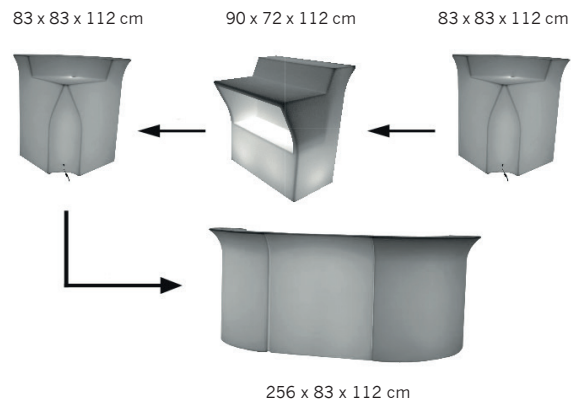

BEST SELLERS

BAR

With our modular bar you can build a perfect lounge environment in any size you like. There are two corner modules and one central module. Simply add more central modules to make it longer. Light up the bar with the included remote and set it to your choice of color or have it flash to music.