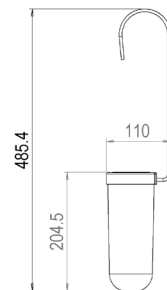

- PS
- IP
- 45
- 6h
- Solar

MAGENTA SILVER BLUE

HANGING LIGHTS

PROBE HANGING

The Probe is an alternative to cornets. The lamp has a metal wire connected through the solar panel holder, making it able to pendulate.