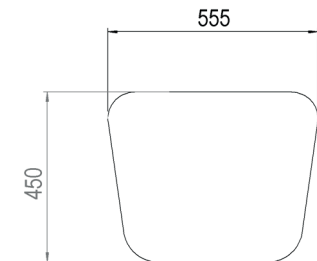

FURNITURE

RELAX

Relax and Potlight were designed to go together. The Relax can be used as a chair and is designed for both outdoor and indoor use. Create an oasis in your garden or a lounge filled with the glow from these lamps.

FLOWER POTS

POTLIGHT

Relax and Potlight are two halves of a whole. The Potlight is designed to be filled with plants, water or whatever you desire. Use this pair to create your own unique space.