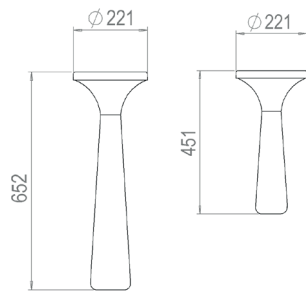

PS IP

☀️ 45 8h