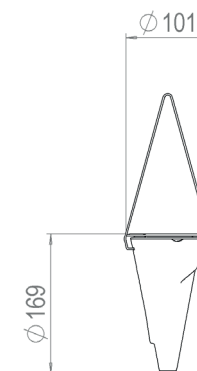

SNAIL

2 IN 1

QUARTER

PS	IP	
	45	8h

BEST SELLERS

EGG LANTERN

Shaped as an egg, the Egg lantern gives an appealing light. It comes in different sizes that can be placed either indoor or outdoor.

- PS
- F
- IP
- Battery icon
- Wi-Fi
- Home Wi-Fi
- Power button
- Color wheel
- 68
- 15h
- Coil icon
- USB
- M
- Light icon
- Smartphone icon