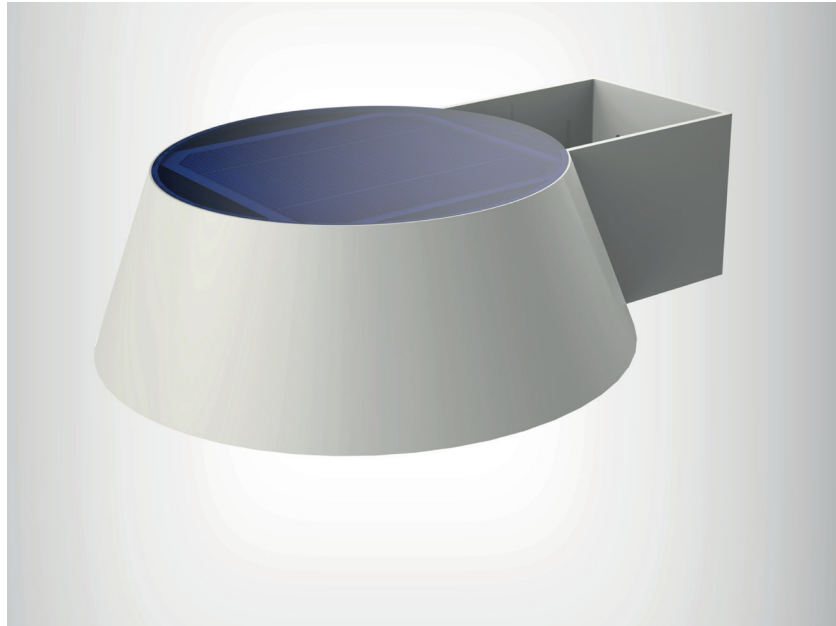

- PS
- F
- IP
- Battery icon
- Wi-Fi
- Home
- Power
- Color wheel
- 45
- 8h
- Coil
- USB
- M
- Power plug
- Smartphone

NEW PRODUCTS

WALLY SQUARE

Wally Square is a wall installed light designed for indoor and outdoor use. Its slim design and warm light creates an elegant atmosphere that welcomes you home.

- PS
- IP
-
-
- 45
- 8h
-

NEW PRODUCTS

WALLY ROUND

Wally Round is a wall installed light designed for indoor and outdoor use. Its slim design and warm light creates an elegant atmosphere that welcomes you home.