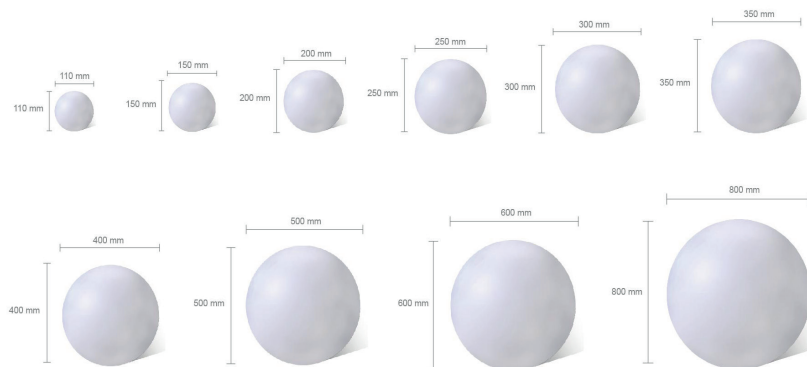

BEST SELLERS

FULLMOON

Fullmoon is designed for both indoor and outdoor use. Whether you choose the smallest or the largest model, this simple and elegant design will fill your garden with the soothing light of the moon.