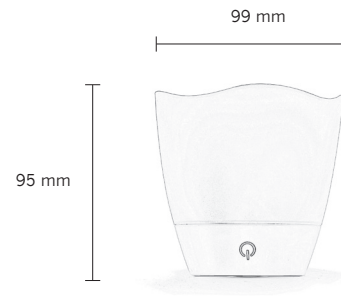

TABLE LANTERNS

TURNER TOUCH

The Turner touch is similar to the Turner Wave models. With a touch sensor it is very easy to turn the lamp on and off.

TABLE LANTERNS

TURNER WAVE PLASTIC

The Turner Wave Plastic creates a cozy atmosphere both indoors and outdoors. The solar panel is placed on the bottom. Simply turn it upside down during daytime to charge it up.