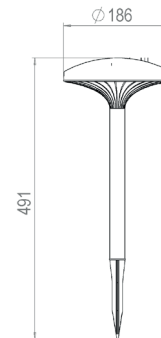

BOLLARD LIGHTS

SHADOW TALE

The horizontal cover is like a screen for its surroundings. The effect is much like light behind a piece of paper which catches the shadows of nearby objects.