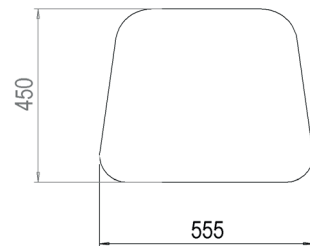

FURNITURE

RELAX

Relax and Potlight were designed to go together. The Relax can be used as a chair and is designed for both outdoor and indoor use. Create an oasis in your garden or a lounge filled with the glow from these lamps.

FLOWER POTS

POTLIGHT

Relax and Potlight are two halves of a whole. The Potlight is designed to be filled with plants, water or whatever you desire. Use this pair to create your own unique space.