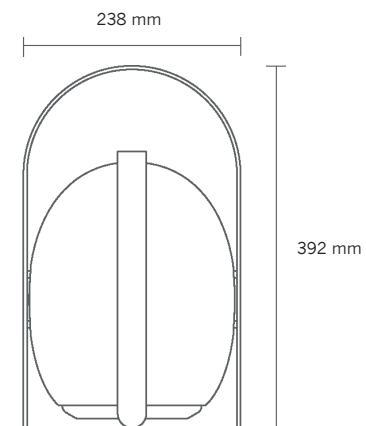

NEW PRODUCTS

Ovo MINI LANTERN

Ovo mini is the little sister of Ovo with similar design but smaller in size. Create a cozy mood with a simple click on the mooni remote which of course is included.

NEW PRODUCTS