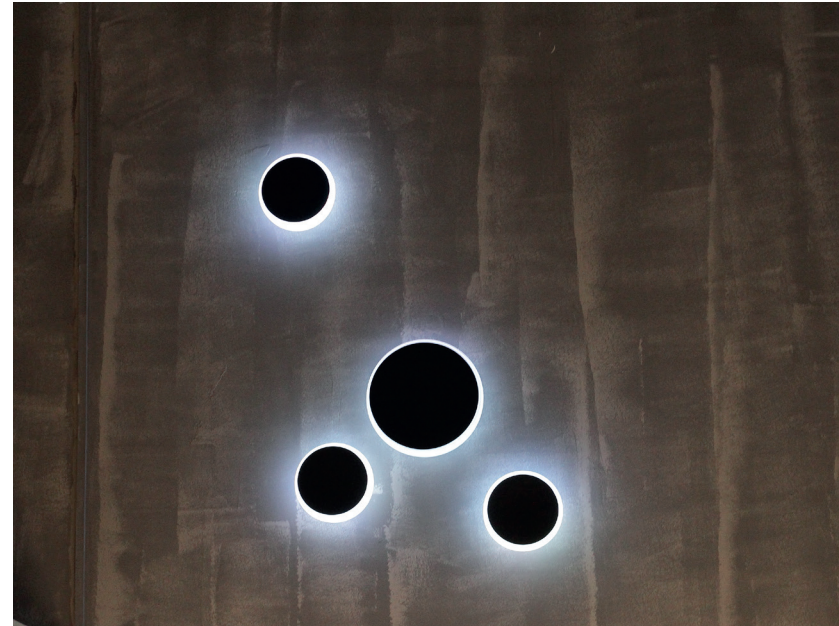

WALL LIGHTS

ECLIPSE

With numerous Eclipse lights on your wall, a beautiful light distribution can be achieved. Select the right mood with our mooni remote both inside and outside.