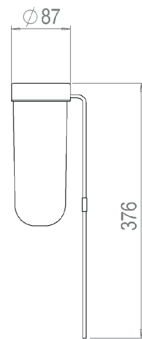

- PS
- IP
- Battery icon
- Sun icon
- 45
- 6h

BOLLARD LIGHTS

NIGHTFLOWER

As night falls and the colors of the day fade, the lampheads of Night Flower appears as blossoms of light. When placed along your flowerbeds and paths, they indicate safe passage through your garden.