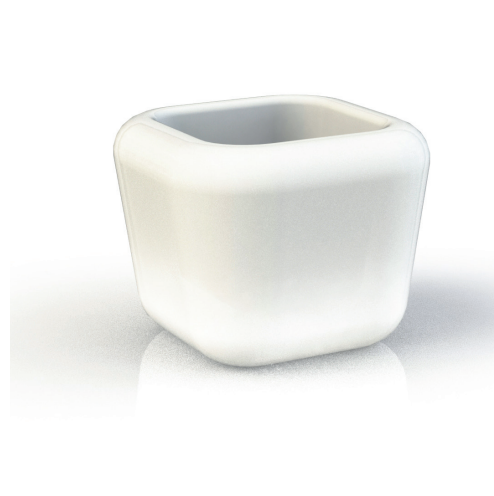

FURNITURE

RELAX

Relax and Potlight were designed to go together. The Relax can be used as a chair and is designed for both outdoor and indoor use. Create an oasis in your garden or a lounge filled with the glow from these lamps.

FLOWER POTS

POTLIGHT

Relax and Potlight are two halves of a whole. The Potlight is designed to be filled with plants, water or whatever you desire. Use this pair to create your own unique space.

FLOWER POTS