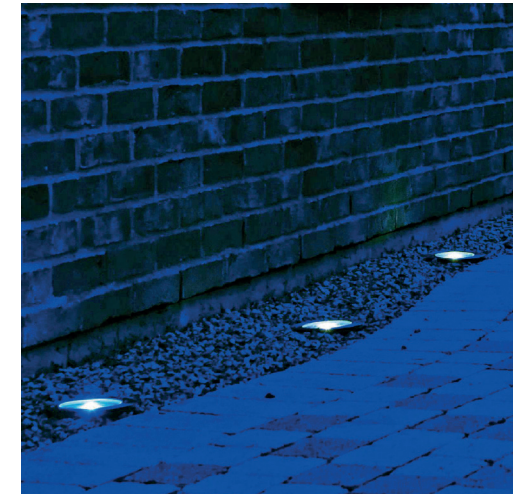

- PS
- IP
- 45
- 6h
- Solar

MAGENTA SILVER BLUE

HANGING LIGHTS

PROBE HANGING

The Probe is an alternative to cornets. The lamp has a metal wire connected through the solar panel holder, making it able to pendulate.

ACCENT LIGHTS

IN GROUND

Show your house from the best possible way with our In Ground. Since you place them in ground level the light will be directed straight up and the light sources will be hidden.

DISPLAY