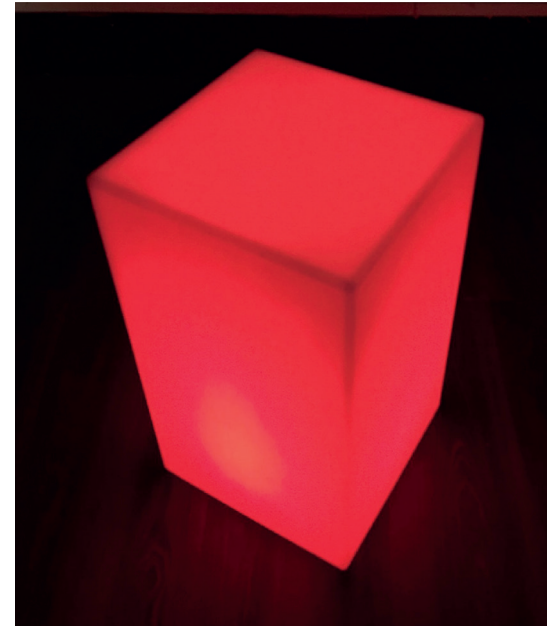

GROUND LIGHTS

SQUARE COLUMN

The spectacular Square and Cylinder columns are ground lights designed for outdoor and indoor use. They can be placed together or separately, depending on the effect you wish to create. Ideal for lighting up a walkway or a lounge.

- PS
- F
- IP
- Battery icon
- Wi-Fi
- Home Wi-Fi
- Power button
- Color wheel
- 65
- 15h
- Coil icon
- USB
- M
- Plug icon
- Sun icon
- Mobile phone icon