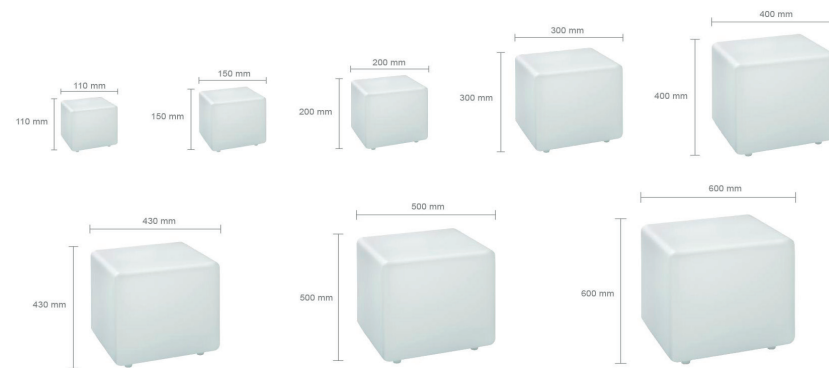

CUBE LANTERN

Designed for both indoor and outdoor use, the Cube Lantern arrives in 8 different sizes. It provides a warm and pleasant light, wherever it is placed.

- PS
- F
- IP
- Battery icon
- Wi-Fi
- Home Wi-Fi
- Power button
- Color wheel
- 68
- 15h
- Coil icon
- USB
- M
- Plug icon
- Sun icon
- Mobile phone icon