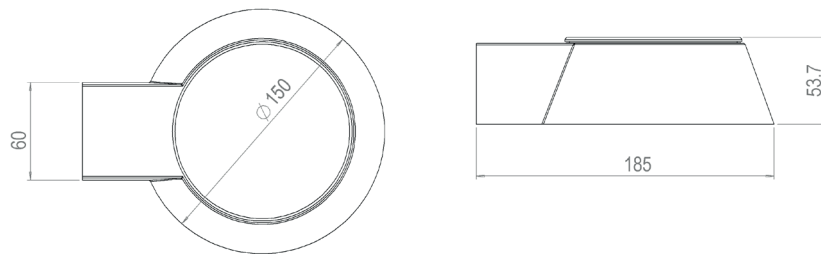

- PS
- IP
-
-
- 45
- 8h
-

NEW PRODUCTS

WALLY ROUND

Wally Round is a wall installed light designed for indoor and outdoor use. Its slim design and warm light creates an elegant atmosphere that welcomes you home.