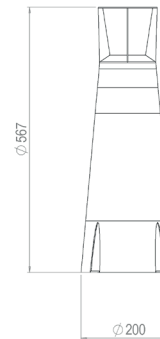

One of our special designs that takes inspiration from the Swedish archipelago with its many lighthouses. Place several around your garden and get the true marine feeling