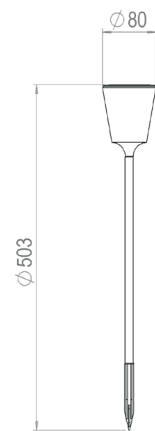

BEST SELLERS

RA

Minimalistic and slim, Ra is a Scandinavian design, created for any environment. It is perfect as a guiding light along pathways or as a decorative light placed among garden flowers. The lamp casts a sun-like pattern on the ground which is why it is named after the Egyptian sun god.

- PS
- IP

- 45
- 6h