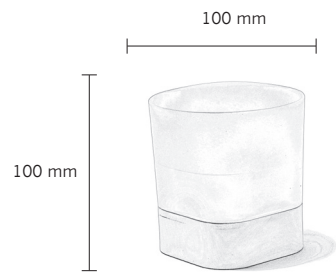

Available in five different colors.

TABLE LANTERNS

ROMANCE

Romance is a modern and elegant tabletop light. The simplicity of the design makes it suitable for any occasion.

TABLE LANTERNS

BLOWFISH TABLE

Blowfish adapts to any environment with its discrete design. To create a cozier atmosphere the table lamp flickers like a candle, making it more alive.