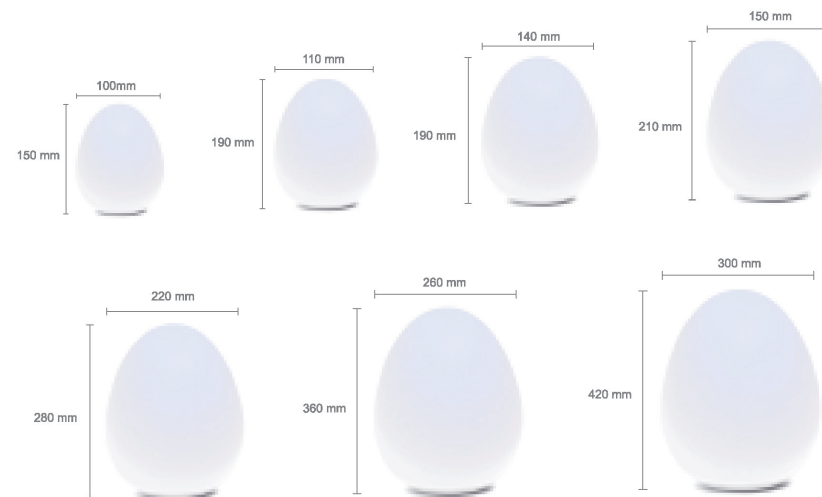

SNAIL

2 IN 1

QUARTER

PS	IP	
	45	8h

BEST SELLERS

EGG LANTERN

Shaped as an egg, the Egg lantern gives an appealing light. It comes in different sizes that can be placed either indoor or outdoor.

- PS
- F
- IP
- Battery icon
- Wi-Fi
- Home Wi-Fi
- Power button
- Color wheel
- 68
- 15h
- Coil icon
- USB
- M
- Light icon
- Smartphone icon