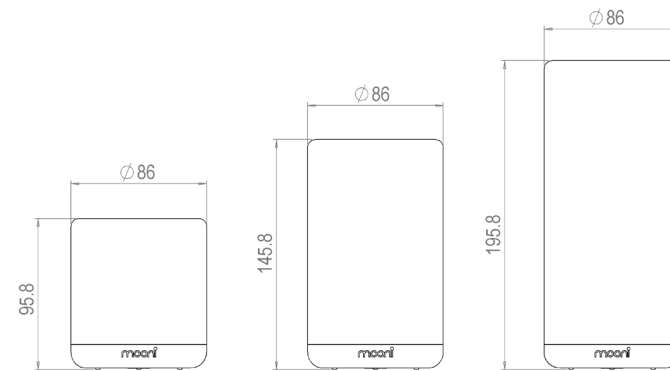

- PS
- F
- IP
- Battery icon
- Wi-Fi
- Home
- Power
- Color wheel
- 45
- 8h
- Coil
- USB
- M
- Power plug
- Smartphone