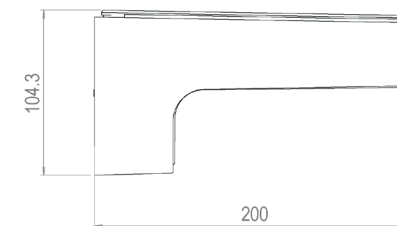

NEW PRODUCTS

WALLY SQUARE

Wally Square is a wall installed light designed for indoor and outdoor use. Its slim design and warm light creates an elegant atmosphere that welcomes you home.

- PS
- IP

- 45
- 8h