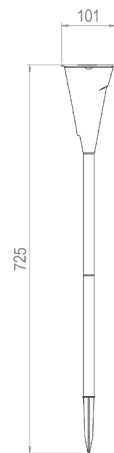

- PS
- IP
- Battery icon
- Sun icon
- 45
- 6h