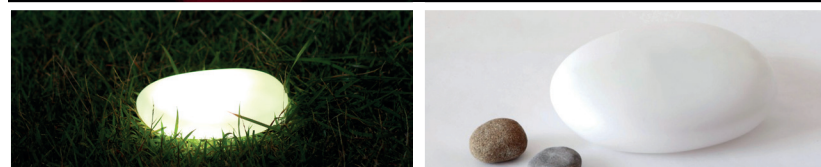

SNAIL

2 IN 1

QUARTER

PS	IP	
	45	8h

BEST SELLERS

EGG LANTERN

Shaped as an egg, the Egg lantern gives an appealing light. It comes in different sizes that can be placed either indoor or outdoor.

- PS
- F
- IP
- Battery icon
- Wi-Fi
- Home Wi-Fi
- Power button
- Color wheel
- 68
- 15h
- Coil icon
- USB
- M
- Light icon
- Smartphone icon