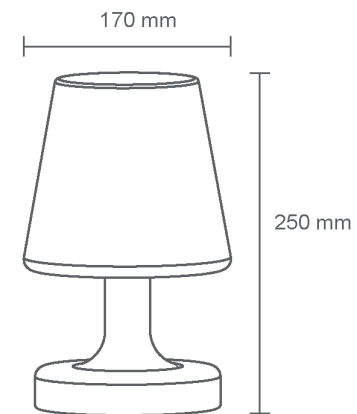

BEST SELLERS

TABLE LANTERN

The Table lantern is one of mooni's most appreciated products. Easily placed as a good looking interior light or involved in a decorative table setting.

- PS
- F
- IP
- Battery icon
- Wi-Fi
- Home Wi-Fi
- Power button
- Color wheel
- 68
- 15h
- Coil icon
- USB
- M
- Charging icon
- Sun icon
- Mobile phone icon