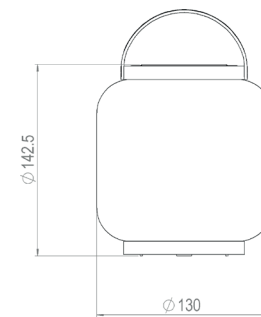

HANDLE LANTERNS

CHOCHIN

Inspired by the Asian traditional paper lamp, the Chochin gives an appealing illumination. The lantern is easy to bring to any place thanks to its small size and practical design. Available in 6 different colors.