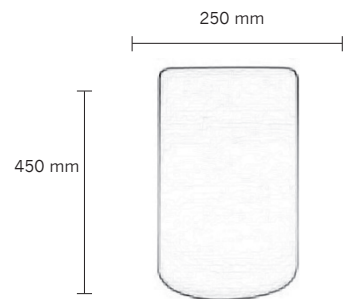

GROUND LIGHTS

CYLINDER COLUMN

The spectacular Square and Cylinder columns are ground lights designed for outdoor and indoor use. They can be placed together or separately, depending on the effect you wish to create. Ideal for lighting up a walkway or a lounge.