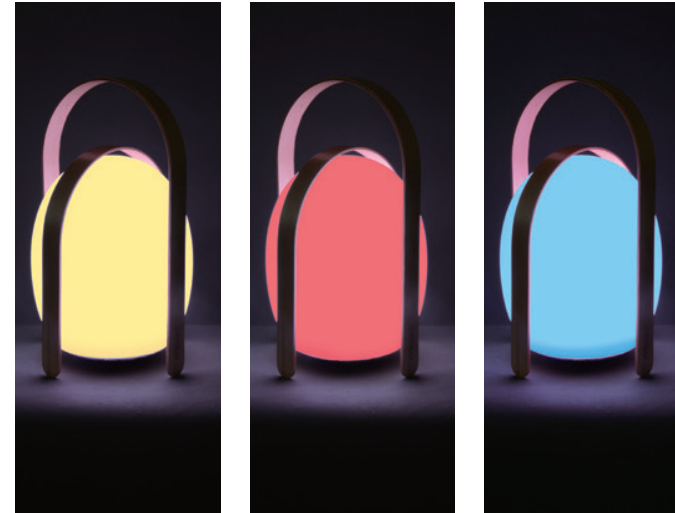

NEW PRODUCTS

Ovo MINI LANTERN

Ovo mini is the little sister of Ovo with similar design but smaller in size. Create a cozy mood with a simple click on the mooni remote which of course is included.

NEW PRODUCTS