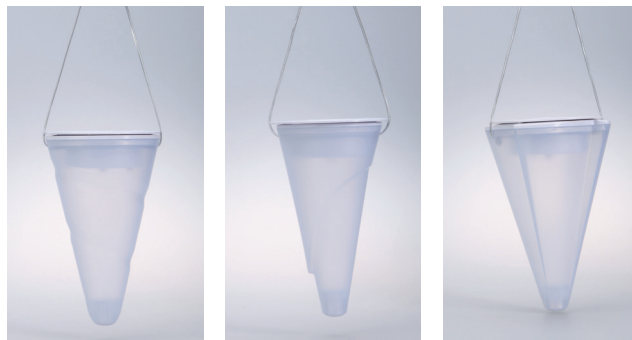

- PS
- IP
- Battery icon
- Sun icon
- 45
- 6h

BEST SELLERS

CORNETS HANGING

The Cornets hanging is an elegantly designed lantern with a history in the Scandinavian tradition. Filled with sweets, cornets were mainly designed for decorating Christmas trees. mooni has substituted the sweets with a soft LED light.

SNAIL

2 IN 1

QUARTER

PS	IP	
	45	8h

BEST SELLERS

EGG LANTERN

Shaped as an egg, the Egg lantern gives an appealing light. It comes in different sizes that can be placed either indoor or outdoor.

- PS
- F
- IP
- Battery icon
- Wi-Fi
- Home Wi-Fi
- Power button
- Color wheel
- 68
- 15h
- Coil icon
- USB
- M
- Light icon
- Smartphone icon