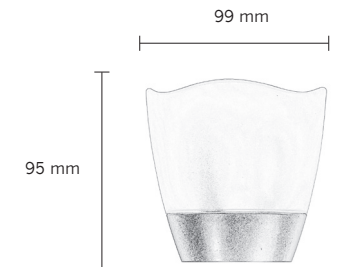

TABLE LANTERNS

TURNER

Turner is a playful indoor and outdoor table lantern available in 8 different colors. Unlike a traditional candle, the wind will never blow out this light.

PRODUCTS

SNOWBALL

Snowball is elegant and playful. It is designed as a decorative light for both indoor and outdoor environments. The Snowball lantern gives the impression that the light is floating mid-air.