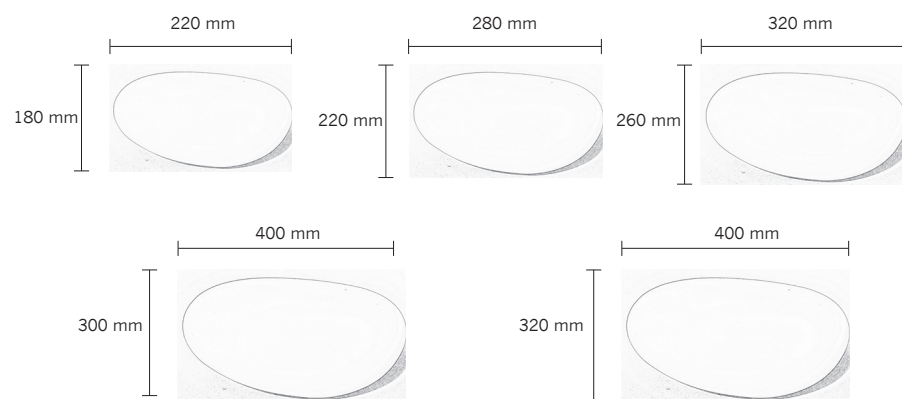

SNAIL

2 IN 1

QUARTER

PS	IP	
	45	8h

BEST SELLERS

EGG LANTERN

Shaped as an egg, the Egg lantern gives an appealing light. It comes in different sizes that can be placed either indoor or outdoor.

- PS
- F
- IP
- Battery icon
- Wi-Fi
- Home Wi-Fi
- Power button
- Color wheel
- 68
- 15h
- Coil icon
- USB
- M
- Light icon
- Smartphone icon