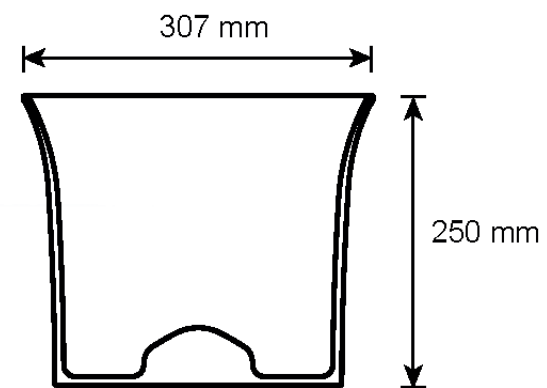

- PS
- F
- IP
- Battery icon
- Wi-Fi icon
- Home Wi-Fi icon
- Power button icon
- Color wheel icon
- 68
- 8h
- Coil icon
- USB icon
- M
- Plug icon
- Phone icon