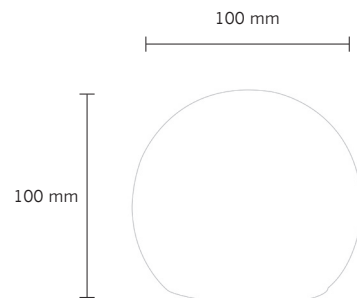

PRODUCTS

SNOWBALL

Snowball is elegant and playful. It is designed as a decorative light for both indoor and outdoor environments. The Snowball lantern gives the impression that the light is floating mid-air.

- PS
- IP
- 65
- 8h
- Wi-Fi
- Smart Home
- Bluetooth
- USB
- Rechargeable
- Solar
- Mobile App

PRODUCTS

SAND LANTERN

A sand clock usually tells the time with sand. This sand clock tells time with light using its built-in timer.

- PS
- IP
- 45
- 6h
- Solar

MAGENTA SILVER BLUE