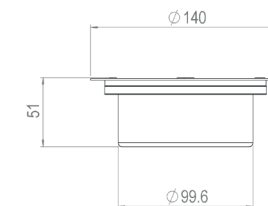

ACCENT LIGHTS

IN GROUND

Show your house from the best possible way with our In Ground. Since you place them in ground level the light will be directed straight up and the light sources will be hidden.