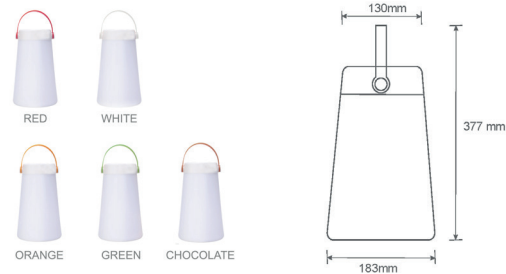

BEST SELLERS

TAKE ME RECHARGE

BEST SELLERS

TAKE ME SOLAR

The Takeme design is one of our most appreciated products. The rechargeable lantern can easily be carried with you and will light your path wherever you take it.