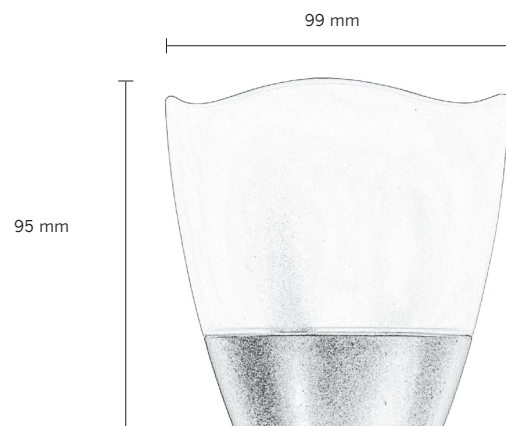

BEST SELLERS

TURNER WAVE GLASS